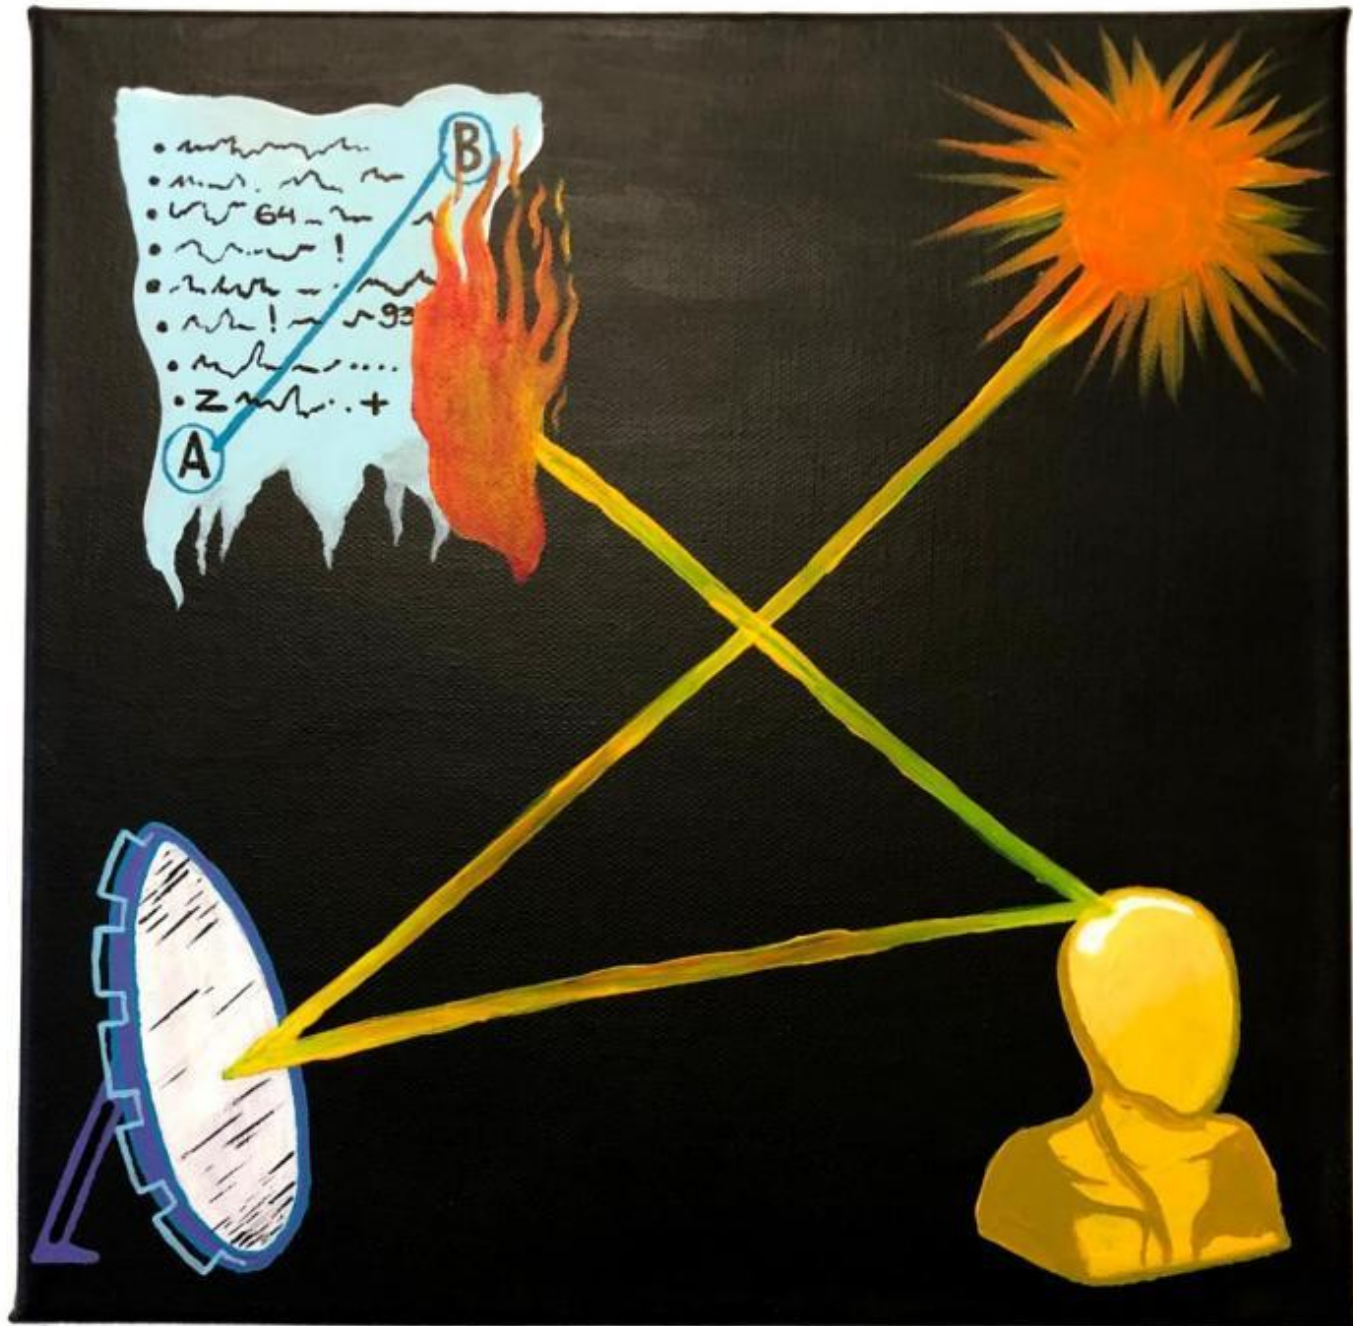

The WAY from A to B

30X30 cm | 2018 year
Acrylic, canvas on stretcher