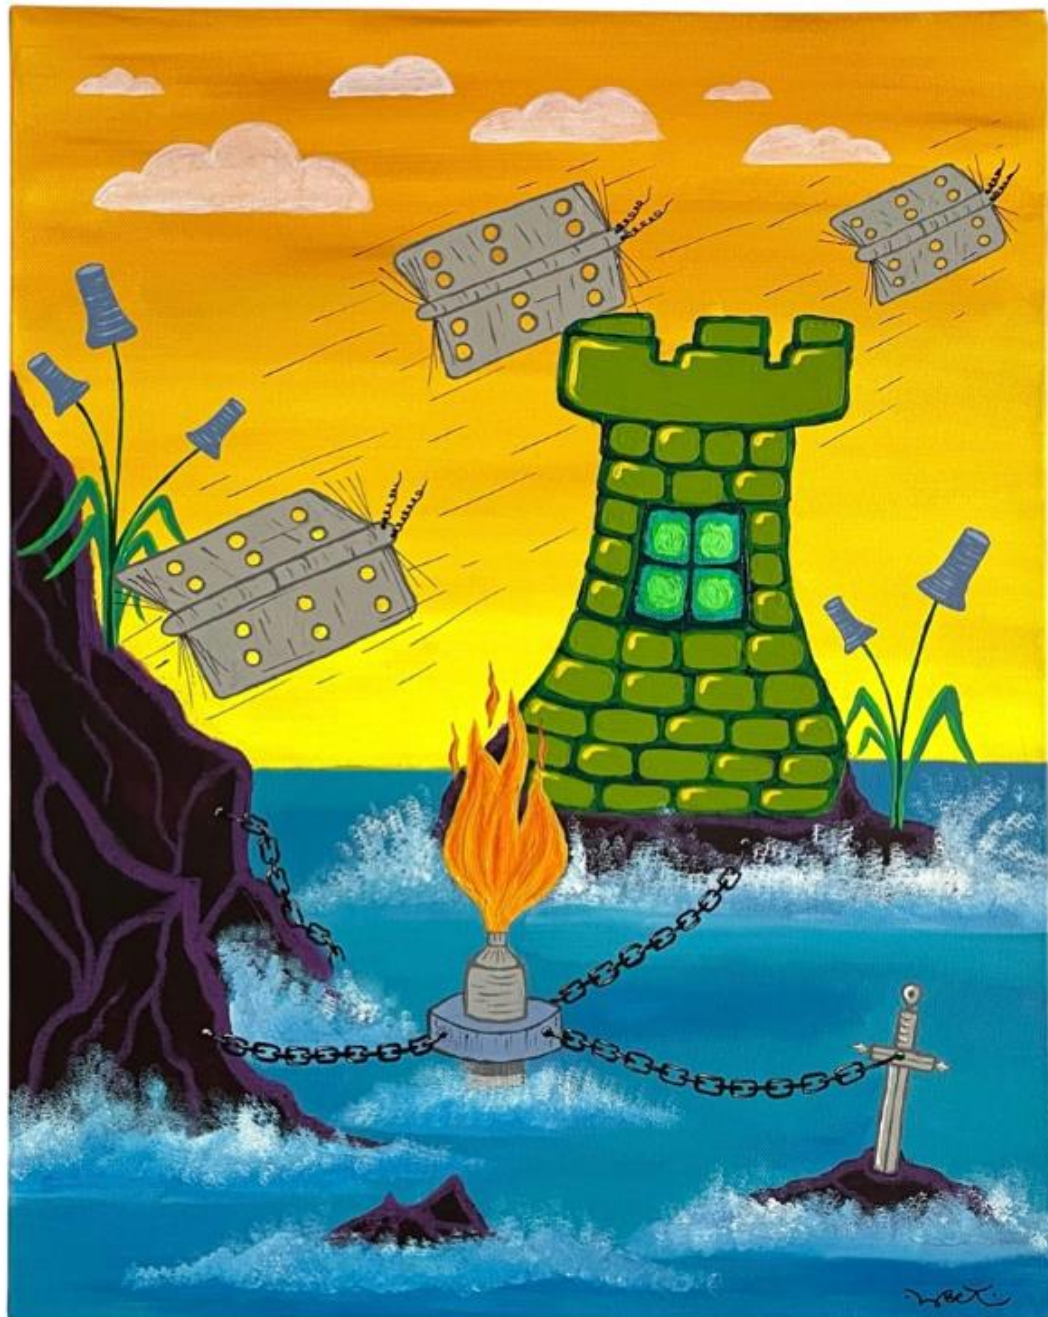

2020 Exhibition “KRYUKRINOKSY”, curator of the exhibition Andrey Bartenev, gallery – [Zdes na Taganke](#), Moscow.

2019 The third annual exhibition of modern art and graffiti COLORAMA Ivanteevka. April 2019

Contacts

Moscow, Russia

+79166021123

hi@mishacvet.com

MishaCvet.com

ENERGY EXCHANGE

50x40 cm | 2022 year
Acrylic, canvas on stretcher

ESCAPE TO THE SOUTH

50x40 cm | 2021 year
Acrylic, oil, canvas on stretcher

THE WILL OF CHANCE ?

50x40 cm | 2021 year
Acrylic, canvas on stretcher

THOUGHT FLOW

40x30 cm | 2020 year
Acrylic, canvas on stretcher

SILENT MODE

40x30 cm | 2020 year
Acryl, steel, canvas on stretcher