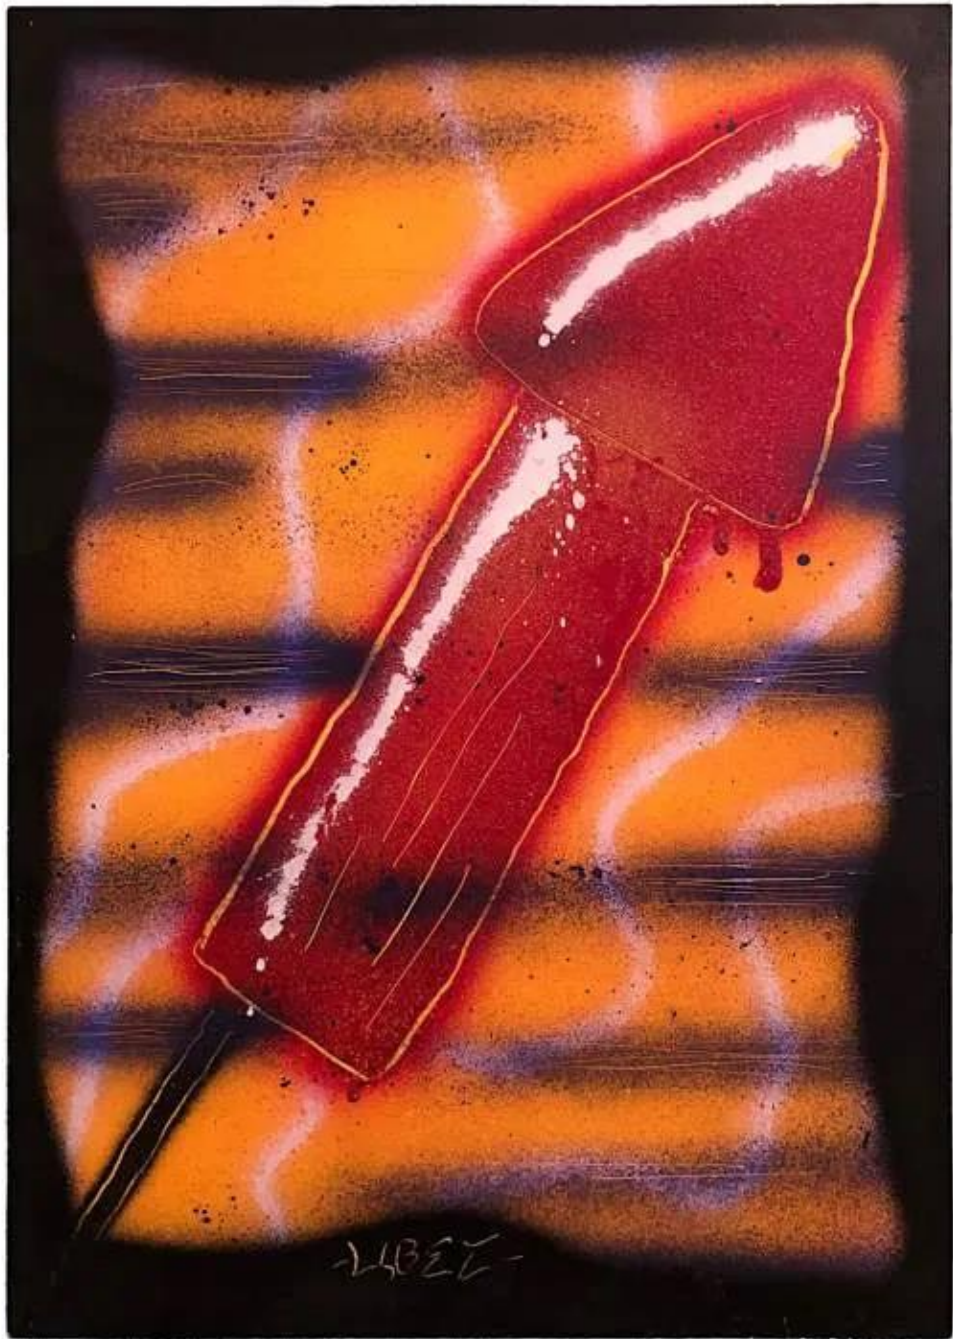

42 x 29.7 cm | 2015 year
Aerosol paint on thick paper

MEDICINE FOR TEDIOUSNESS

42 x 29.7 cm | 2015 year
Aerosol paint on thick paper

UNKNOWN WAYS

42 x 29.7 cm | 2015 year
Aerosol paint on thick paper

OIL

42 x 29.7 cm | 2015 year
Aerosol paint on thick paper