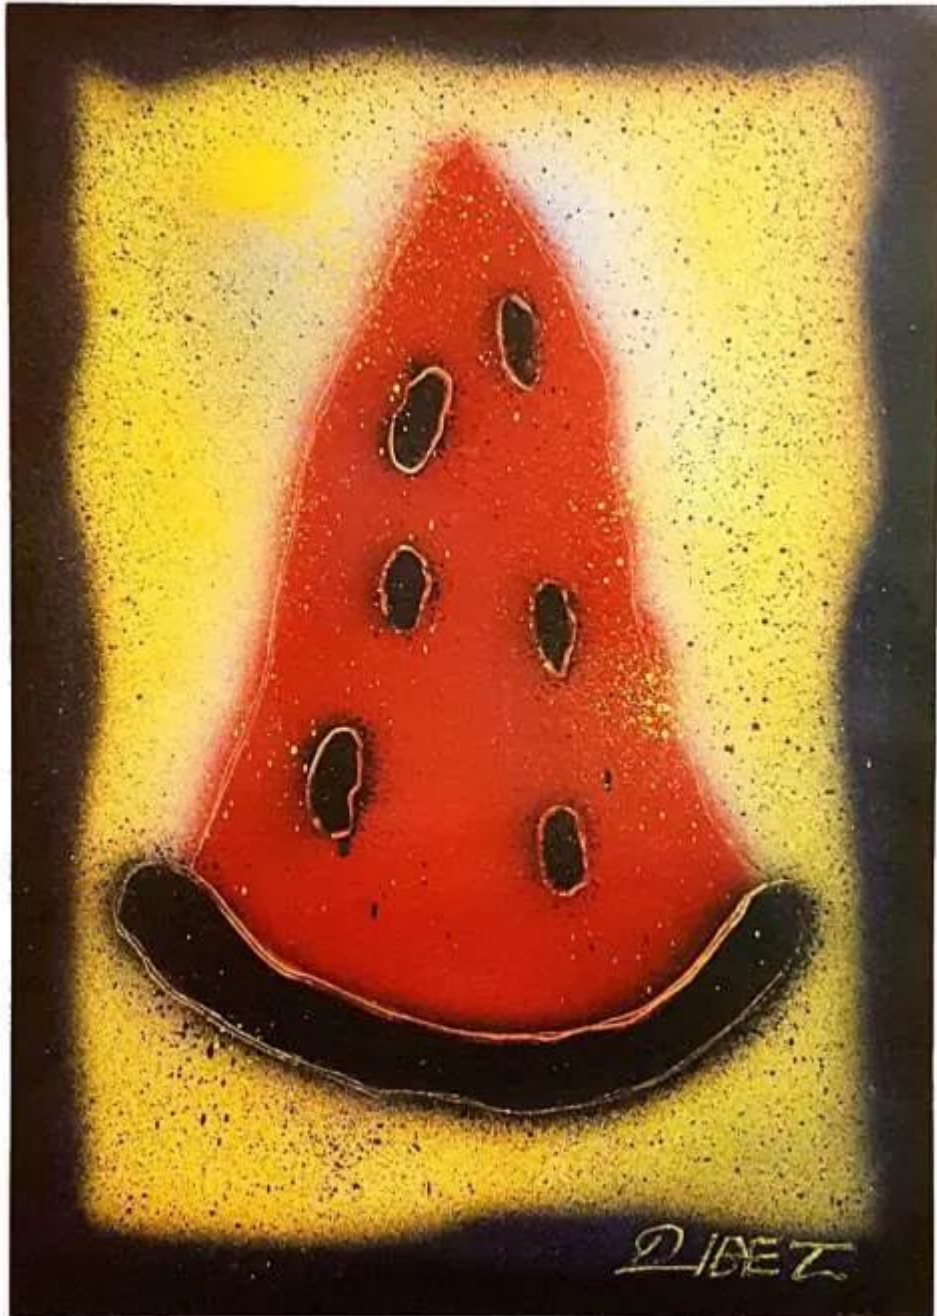

30X30 cm | 2018 year
Acrylic, canvas on stretcher

MIRAGE

Vector graphics | 2016

RAINY SEASON

Vector graphics | 2016

DEFERRED BALANCE

Vector graphics | Year 2016

THE LAST LIGHT

Vector graphics | 2016

STRANGE FEELING

Vector graphics | 2016

PERSISTENCE

Vector graphics | 2016

PROBABILITY

30X30 cm | 2018 year
Acrylic, canvas on stretcher

WATERMELON SLICE